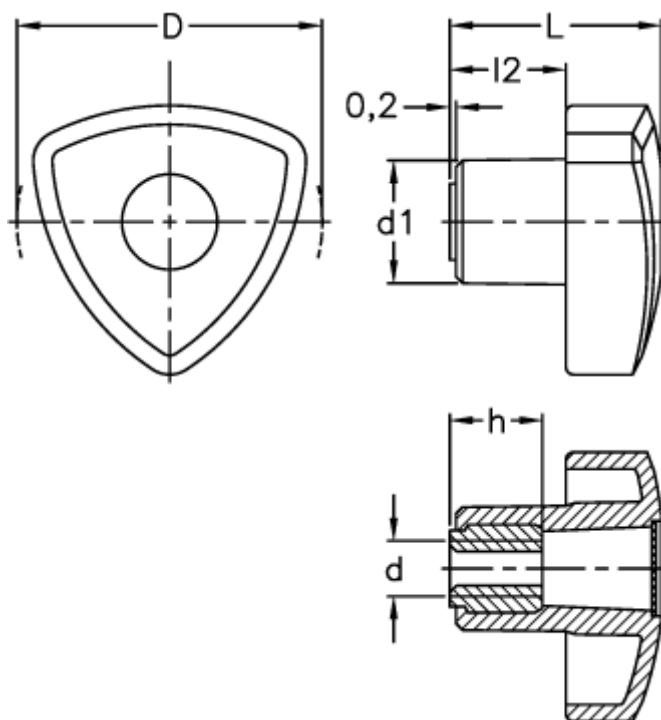

Article number: 2302083011

Description: E+G Lock knob  
VTR.32 B-M6, black

## Measures

$d$	= 32
$d_1$	= 14
$d_6H$	= M6
$L$	= 26
$l_2$	= 16